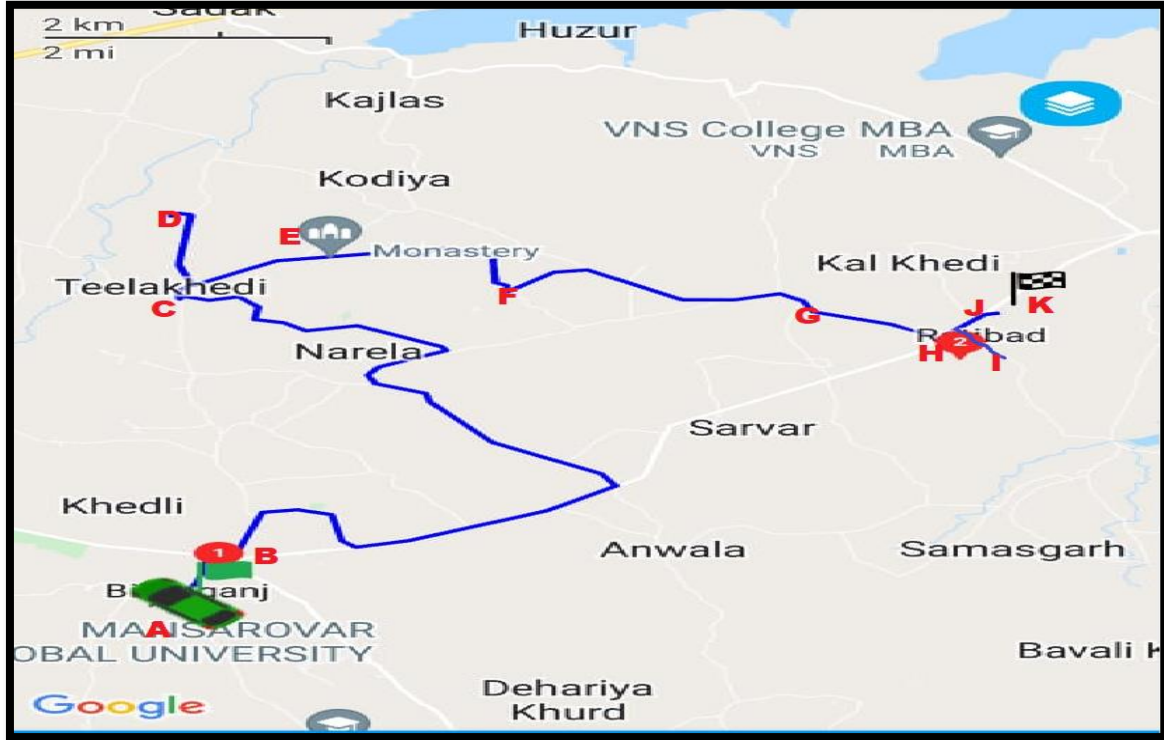

Bal Bharati PUBLIC SCHOOL

Neelbad, Bhopal

An Institution of Child Education Society (Regd.)

Email: bbpsnb@balbharati.org

Route No. 1

MORNING			AFTERNOON
S.No.	Bus Stop	Pick Up Time	Drop Time
1	Bilkisganj	6:10 AM	4:05 PM
2	Bhandeli	6:20 AM	3:55 PM
3	Taj Mahal	6:25 AM	3:50 PM
4	Aamla	6:27 AM	3:48 PM
5	Kharpa	6:40 AM	3:35 PM
6	Narela	6:45 AM	3:30 PM
7	Teelakhedi	6:50 AM	3:25 PM
8	Khokariya	6:55 AM	3:20 PM
9	Nandni	7:00 AM	3:15 PM
10	Kharpi	7:05 AM	3:10 PM
11	New Basti	7:15 AM	3:00 PM
12	Ratibad	7:18 AM	2:57 PM
13	Navoday	7:22 AM	2:53 PM
14	Samasgarh	7:30 AM	2:45 PM
15	School	7:45 AM	2:30 PM

With Best Regards
Mr. Akhawari Nil Kishore Sinha
Principal

Bal Bharati PUBLIC SCHOOL

Neelbad, Bhopal

An Institution of Child Education Society (Regd.)

With Best Regards
Mr. Akhawari Nil Kishore Sinha
Principal