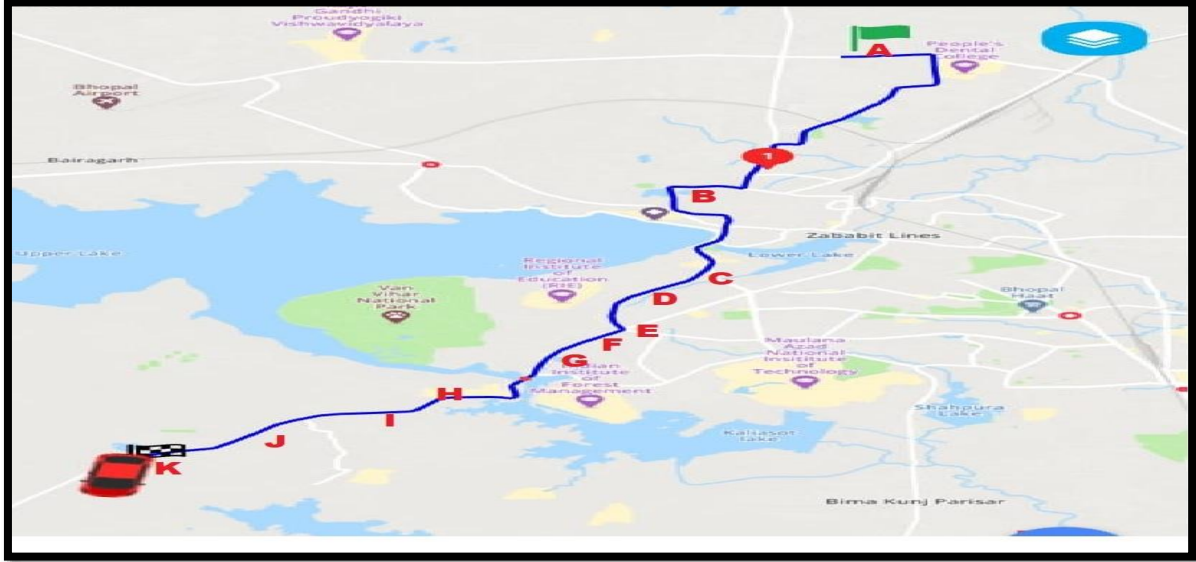

Bal Bharati PUBLIC SCHOOL

Neelbad, Bhopal

An Institution of Child Education Society (Regd.)

Email: bbpsnb@balbharati.org

Route No. 3

MORNING			AFTERNOON
S.No.	Bus Stop	Pick Up Time	Drop Time
1	Karond	6:40 AM	4:00 PM
2	Kohefiza	7:00 AM	3:40 PM
3	Karfu Wali Mata Mandir	7:08 AM	3:30 PM
4	Shyamla Hill	7:12 AM	3:15 PM
5	Palash Hotel	7:17 AM	3:10 PM
6	Rang Mahal	7:23 AM	3:05 PM
7	Dipo	7:25 AM	3:00 PM
8	Batalian	7:30 AM	2:55 PM
9	Bhadbhada	7:35 AM	2:47 PM
10	Suraj Nagar	7:39 AM	2:42 PM
11	Svm School	7:42 PM	2:37 PM
12	Durga Mandir	7:44 PM	2:34 PM
13	School	7:46 AM	2:30 PM

With Best Regards

Mr. Akhawari Nil Kishore Sinha
Principal

Bal Bharati PUBLIC SCHOOL

Neelbad, Bhopal

An Institution of Child Education Society (Regd.)

With Best Regards
Mr. Akhawari Nil Kishore Sinha
Principal