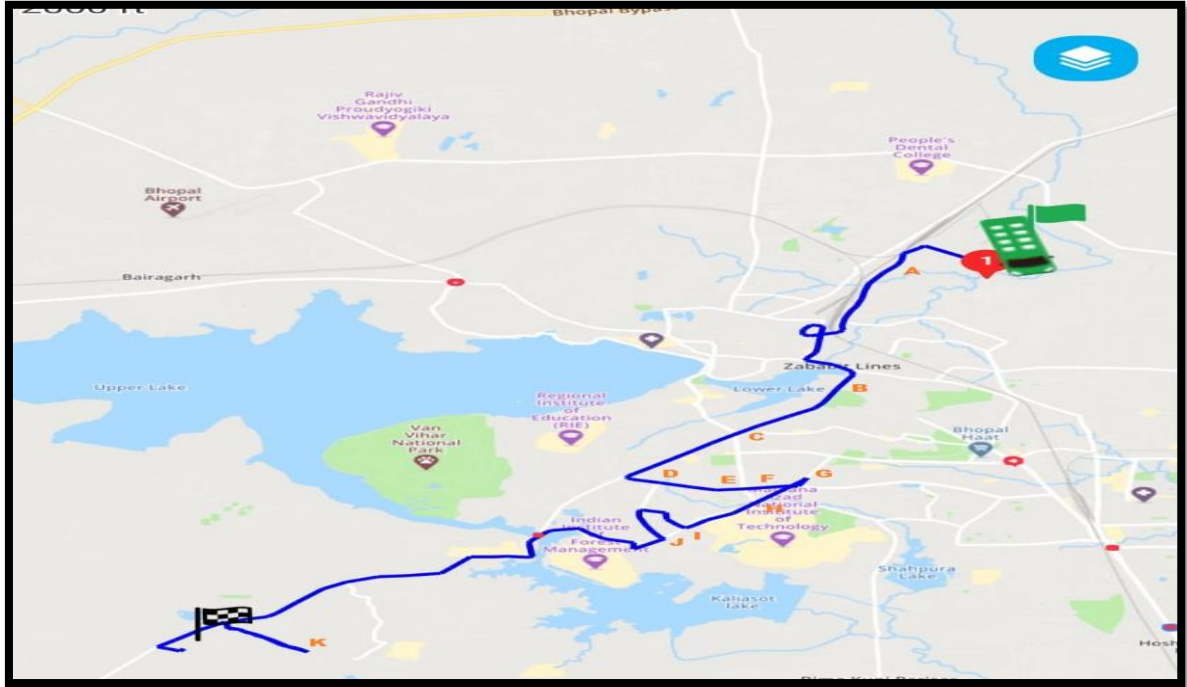

Bal Bharati PUBLIC SCHOOL

Neelbad, Bhopal

An Institution of Child Education Society (Regd.)

Email: bbpsnb@balbharati.org

Route No. 4

MORNING			AFTERNOON
S.No.	Bus Stop	Pick Up Time	Drop Time
1	Nishatpura	6:45 AM	3:40 PM
2	D Mart	6:57 AM	3:25 PM
3	Old Vidhan Sabha	7:02 AM	3:20 PM
4	Jawahar Chowk	7:05 AM	3:15 PM
5	Atal Path	7:08 AM	3:10 PM
6	Geetanjali	7:10 AM	3:08 PM
7	Mata Mandir	7:13 AM	3:05 PM
8	Second Stop	7:18 AM	3:00 PM
9	Nivesh Nagar	7:25 AM	2:53 PM
10	Nehra Nagar	7:28 AM	2:50 PM
11	Police Line	7:32 AM	2:45 PM
12	School	7:45 AM	2:30 PM

With Best Regards

Mr. Akhawari Nil Kishore Sinha
Principal

Bal Bharati PUBLIC SCHOOL

Neelbad, Bhopal

An Institution of Child Education Society (Regd.)

With Best Regards
Mr. Akhawari Nil Kishore Sinha
Principal