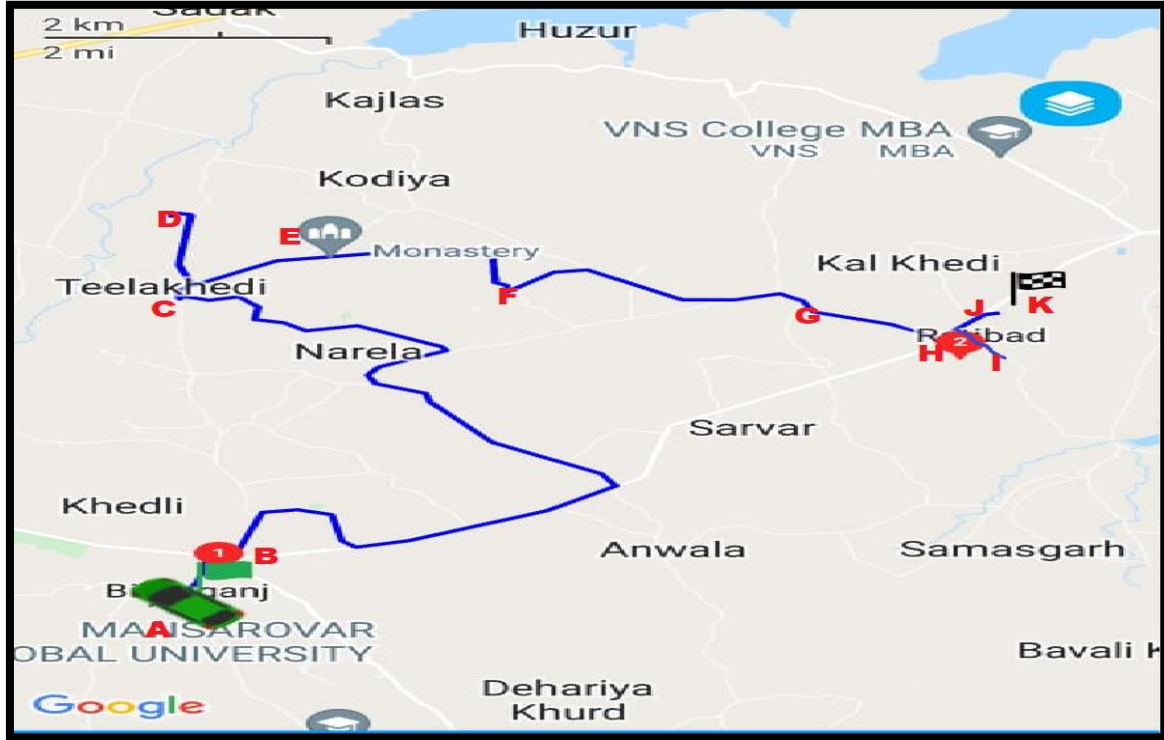

Bal Bharati PUBLIC SCHOOL

Neelbad, Bhopal

An Institution of Child Education Society (Regd.)

Email: bbpsnb@balbharati.org

Route No. 1

MORNING			AFTERNOON
S.No.	Bus Stop	Pick Up Time	Drop Time
1	Bilkisgang	6:10 AM	4:05 PM
2	Bhandeli	6:20 AM	3:55 PM
3	Badjiri	6:25 AM	3:50 PM
4	Kharp	6:32 AM	3:43 PM
5	Narela	6:35 AM	3:39 PM
6	Teela Khedi	6:40 AM	3:34 PM
7	Nandini	6:45 AM	3:29 PM
8	Kharnpi	6:50 AM	3:24 PM
9	New basti	7:00 AM	3:14 PM
10	Ratibad	7:03 AM	3:10 PM
11	Samas ghar	7:15 AM	3:00 PM
12	Navoday	7:22 AM	2:53 PM
13	Ratibad Thana	7:25 AM	2:50 PM
14	Raj Dhaba	7:29 AM	2:46 PM
15	School	7:45 AM	2:30 PM

With Best Regards
Mr. Akhawari Nil Kishore Sinha
Principal

Bal Bharati PUBLIC SCHOOL

Neelbad, Bhopal

An Institution of Child Education Society (Regd.)

With Best Regards
Mr. Akhawari Nil Kishore Sinha
Principal