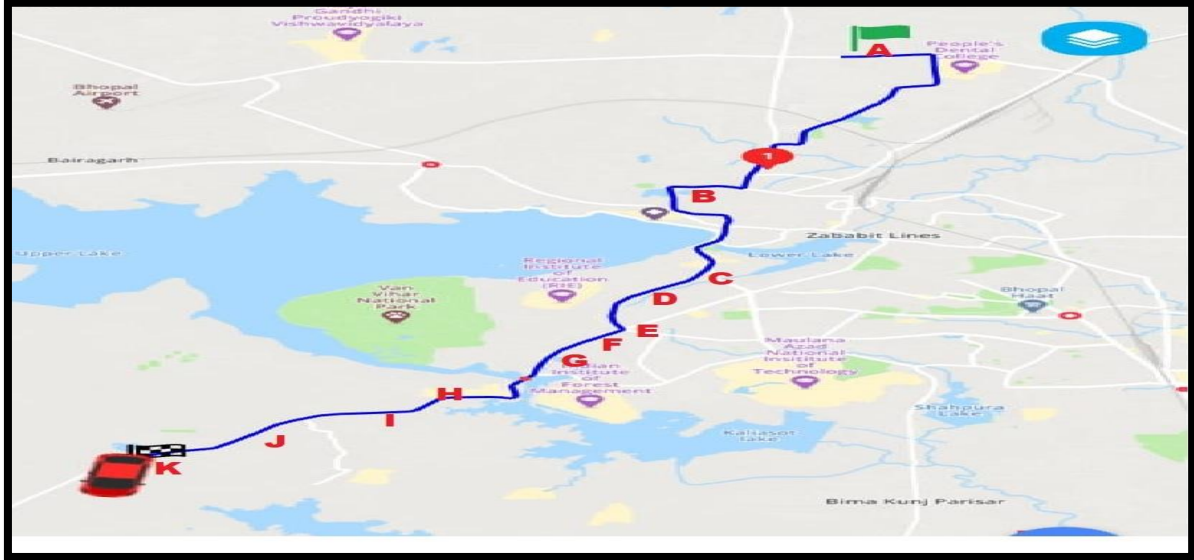

Bal Bharati PUBLIC SCHOOL

Neelbad, Bhopal

An Institution of Child Education Society (Regd.)

Email: bbpsnb@balbharati.org

Route No. 3

MORNING			AFTERNOON
S.No.	Bus Stop	Pick Up Time	Drop Time
1	Karfu Wali Mata Mandir	7:05 AM	3:18 PM
2	Palash Hotel	7:19 AM	3:02 PM
3	Rang Mahal	7:17 AM	3:00 PM
4	Jawahar square	7:20 AM	2:57 PM
5	Batalian	7:25 AM	2:52 PM
6	Suraj Nagar	7:32 AM	2:45 PM
7	Sakshi Dhaba	7:37 AM	2:40 PM
8	Svm School	7:39 AM	2:38 PM
9	Durga Mandir	7:42 AM	2:35 PM
10	School	7:45 AM	2:30 PM

With Best Regards

Mr. Akhawari Nil Kishore Sinha
Principal

Bal Bharati PUBLIC SCHOOL

Neelbad, Bhopal

An Institution of Child Education Society (Regd.)

With Best Regards
Mr. Akhawari Nil Kishore Sinha
Principal