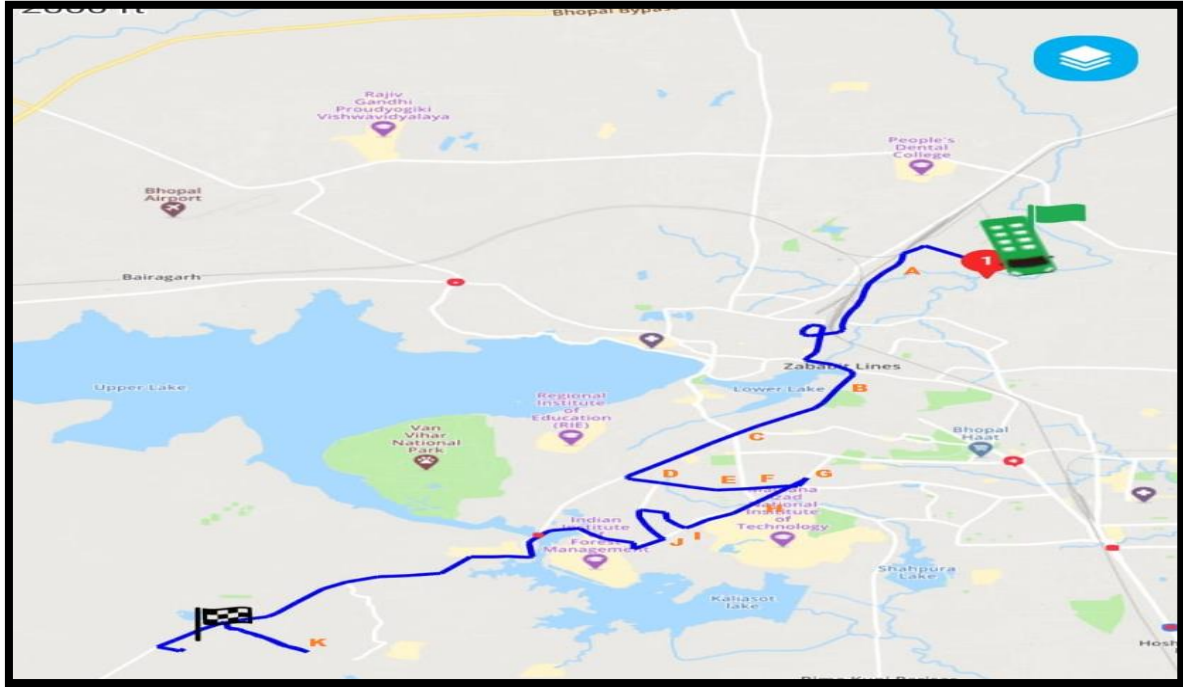

Bal Bharati PUBLIC SCHOOL

Neelbad, Bhopal

An Institution of Child Education Society (Regd.)

Email: bbpsnb@balbharati.org

Route No. 4

MORNING			AFTERNOON
S.No.	Bus Stop	Pick Up Time	Drop Time
1	Nishatpura	06:40	15:40
2	Jahangirabad	06:57	15:20
3	Roshan Pura	07:02	15:14
4	Kachi Road	07:05	15:11
5	Jawahar Ghati	07:08	15:08
6	Geetanjali	07:10	15:06
7	Mata Mandir	07:13	15:03
8	Nivesh Nagar	07:14	15:01
9	Vaishali Nagar	07:16	14:59
10	Kotra	07:19	14:57
11	Naya Basera	07:21	14:55
12	Nehru nagar	07:23	14:53
13	Police Line Bus Stop	07:25	14:51
14	Police Line	07:27	14:49
15	Police Line Sanchi Parlour	07:29	14:47
16	Police Line Mandir	07:30	14:45
17	Paras Vatika	07:40	14:35
18	Neelbad School	07:45	14:30

With Best Regards

Mr. Akhawari Nil Kishore Sinha
Principal

Bal Bharati PUBLIC SCHOOL

Neelbad, Bhopal

An Institution of Child Education Society (Regd.)

With Best Regards
Mr. Akhawari Nil Kishore Sinha
Principal